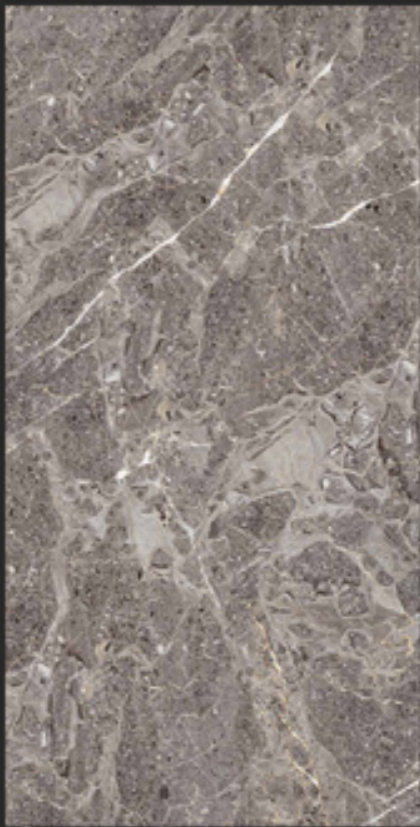

An ISO 9001 : 2008 Certified Company

Carrara-04

Carrara-04 Flower

An ISO 9001 : 2008 Certified Company

6 COLOUR

High Definition Digital Printing

300mm X 600mm

Glossy Light Dark