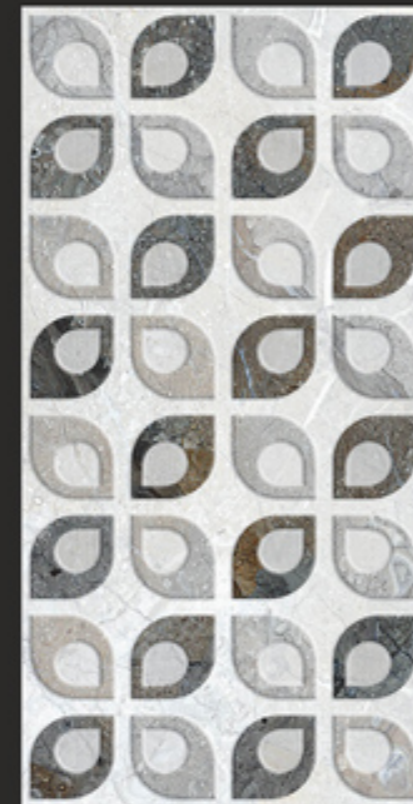

Fabric HL-2

An ISO 9001 : 2008 Certified Company

Loseta Dark

Loseta Light

6 COLOUR

High Definition Digital Printing

300mm X 600mm
Glossy Light Dark

Loseta HL-1