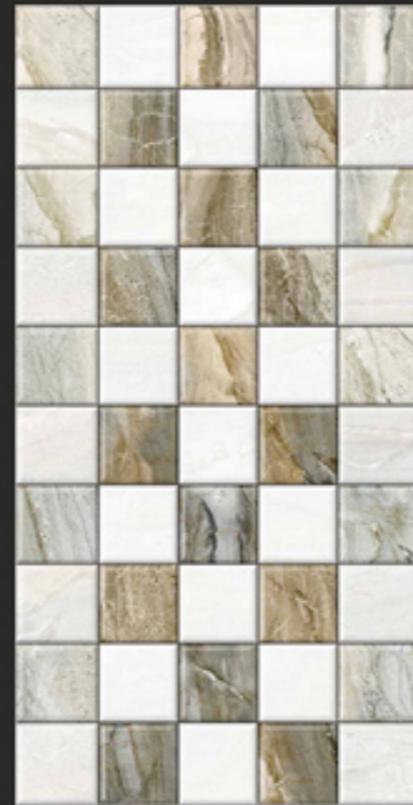

Optra HL-1

6 COLOUR

High Definition Digital Printing

300mm X 600mm
Glossy Light Dark