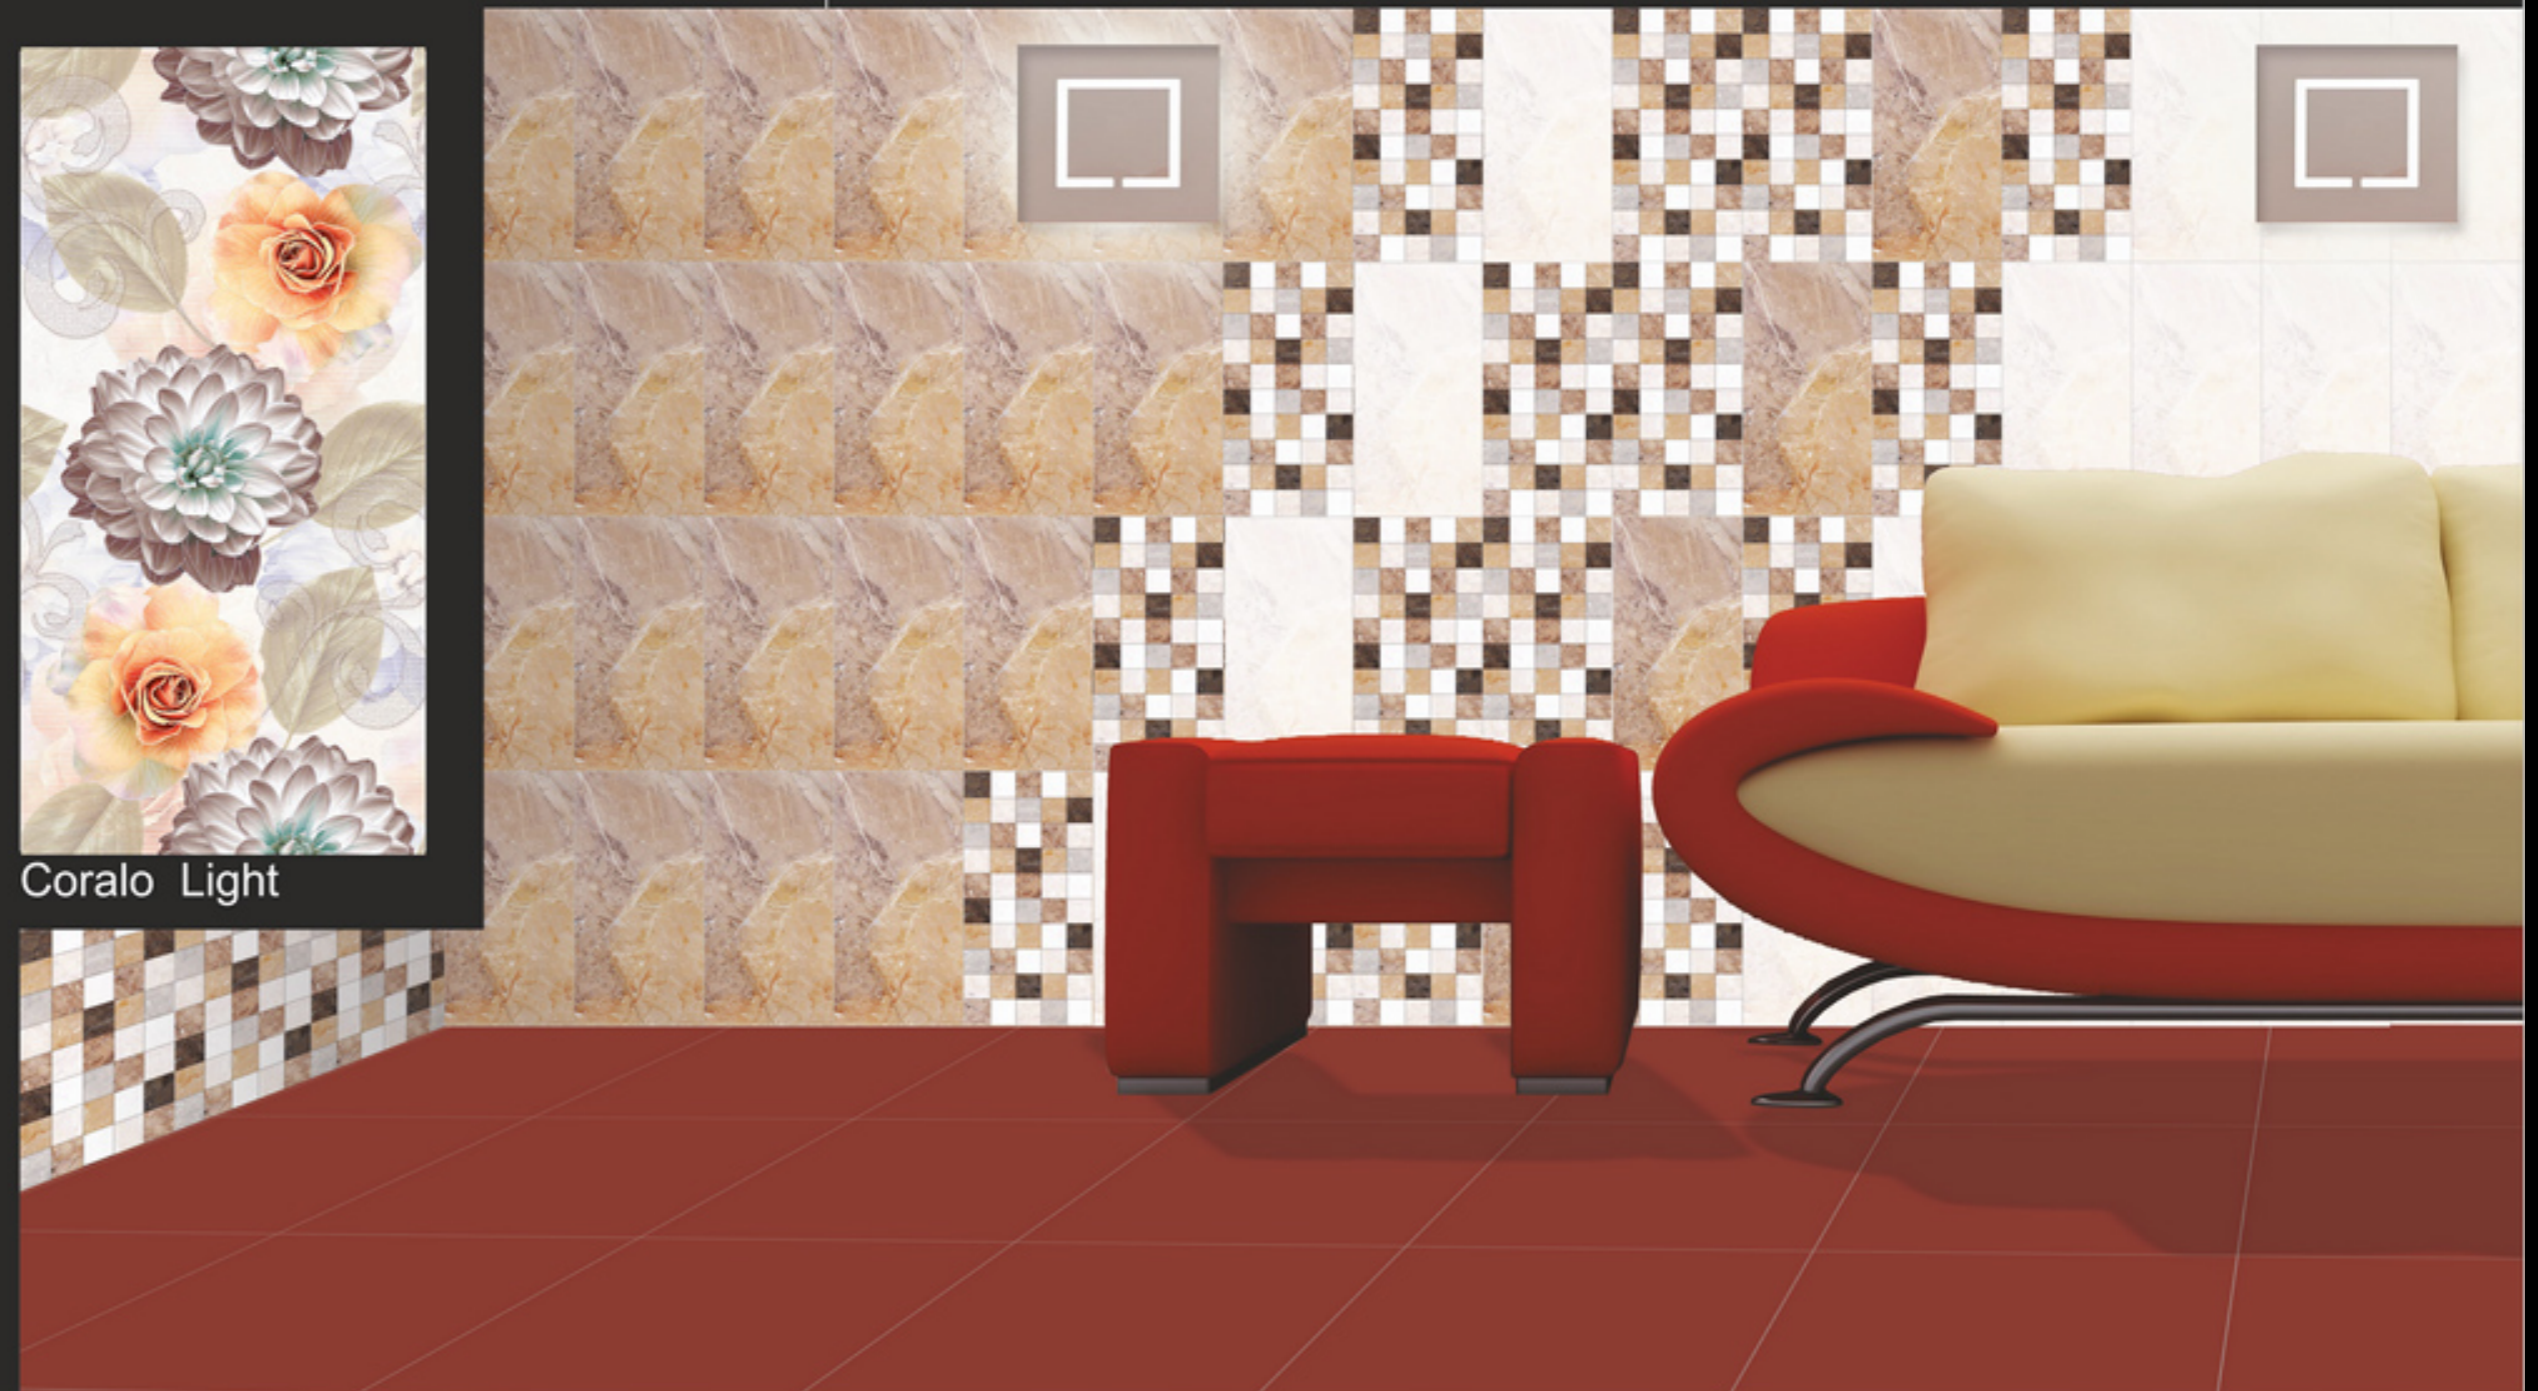

6 COLOUR

High Definition Digital Printing

300mm X 600mm
Glossy Light Dark

Coralo HL-1

Coralo Light

An ISO 9001 : 2008 Certified Company

Deisy Black Dark

Deisy Black Light