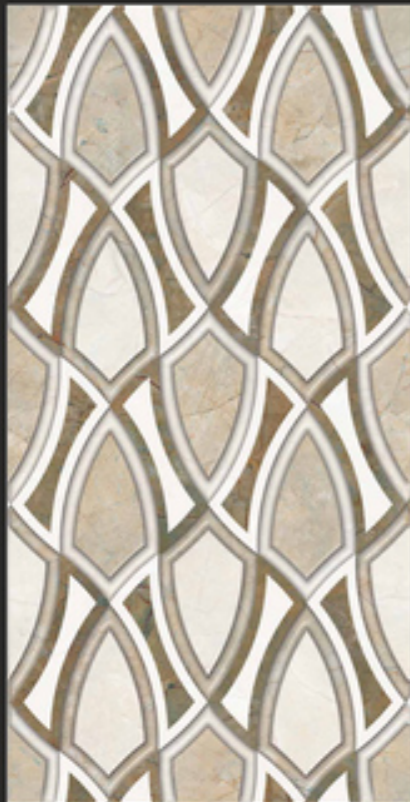

Optra Camel

Optra HL 2

An ISO 9001 : 2008 Certified Company

Pearlato Dark

Pearlato Light

6 COLOUR

High Definition Digital Printing

300mm X 600mm
Glossy Light Dark