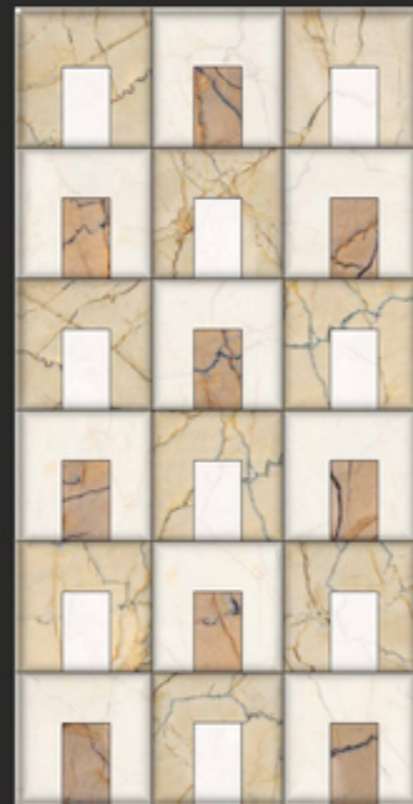

Montero HL-1

6 COLOUR

High Definition Digital Printing

300mm X 600mm
Glossy Light Dark