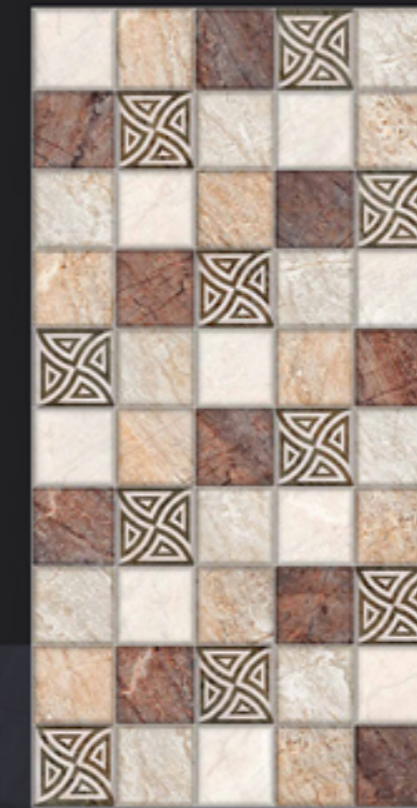

An ISO 9001 : 2008 Certified Company

6 COLOUR

High Definition Digital Printing

300mm X 600mm
Glossy Light Dark

Jesica

Amaze Dark

Amaze HL-1

Amaze Light