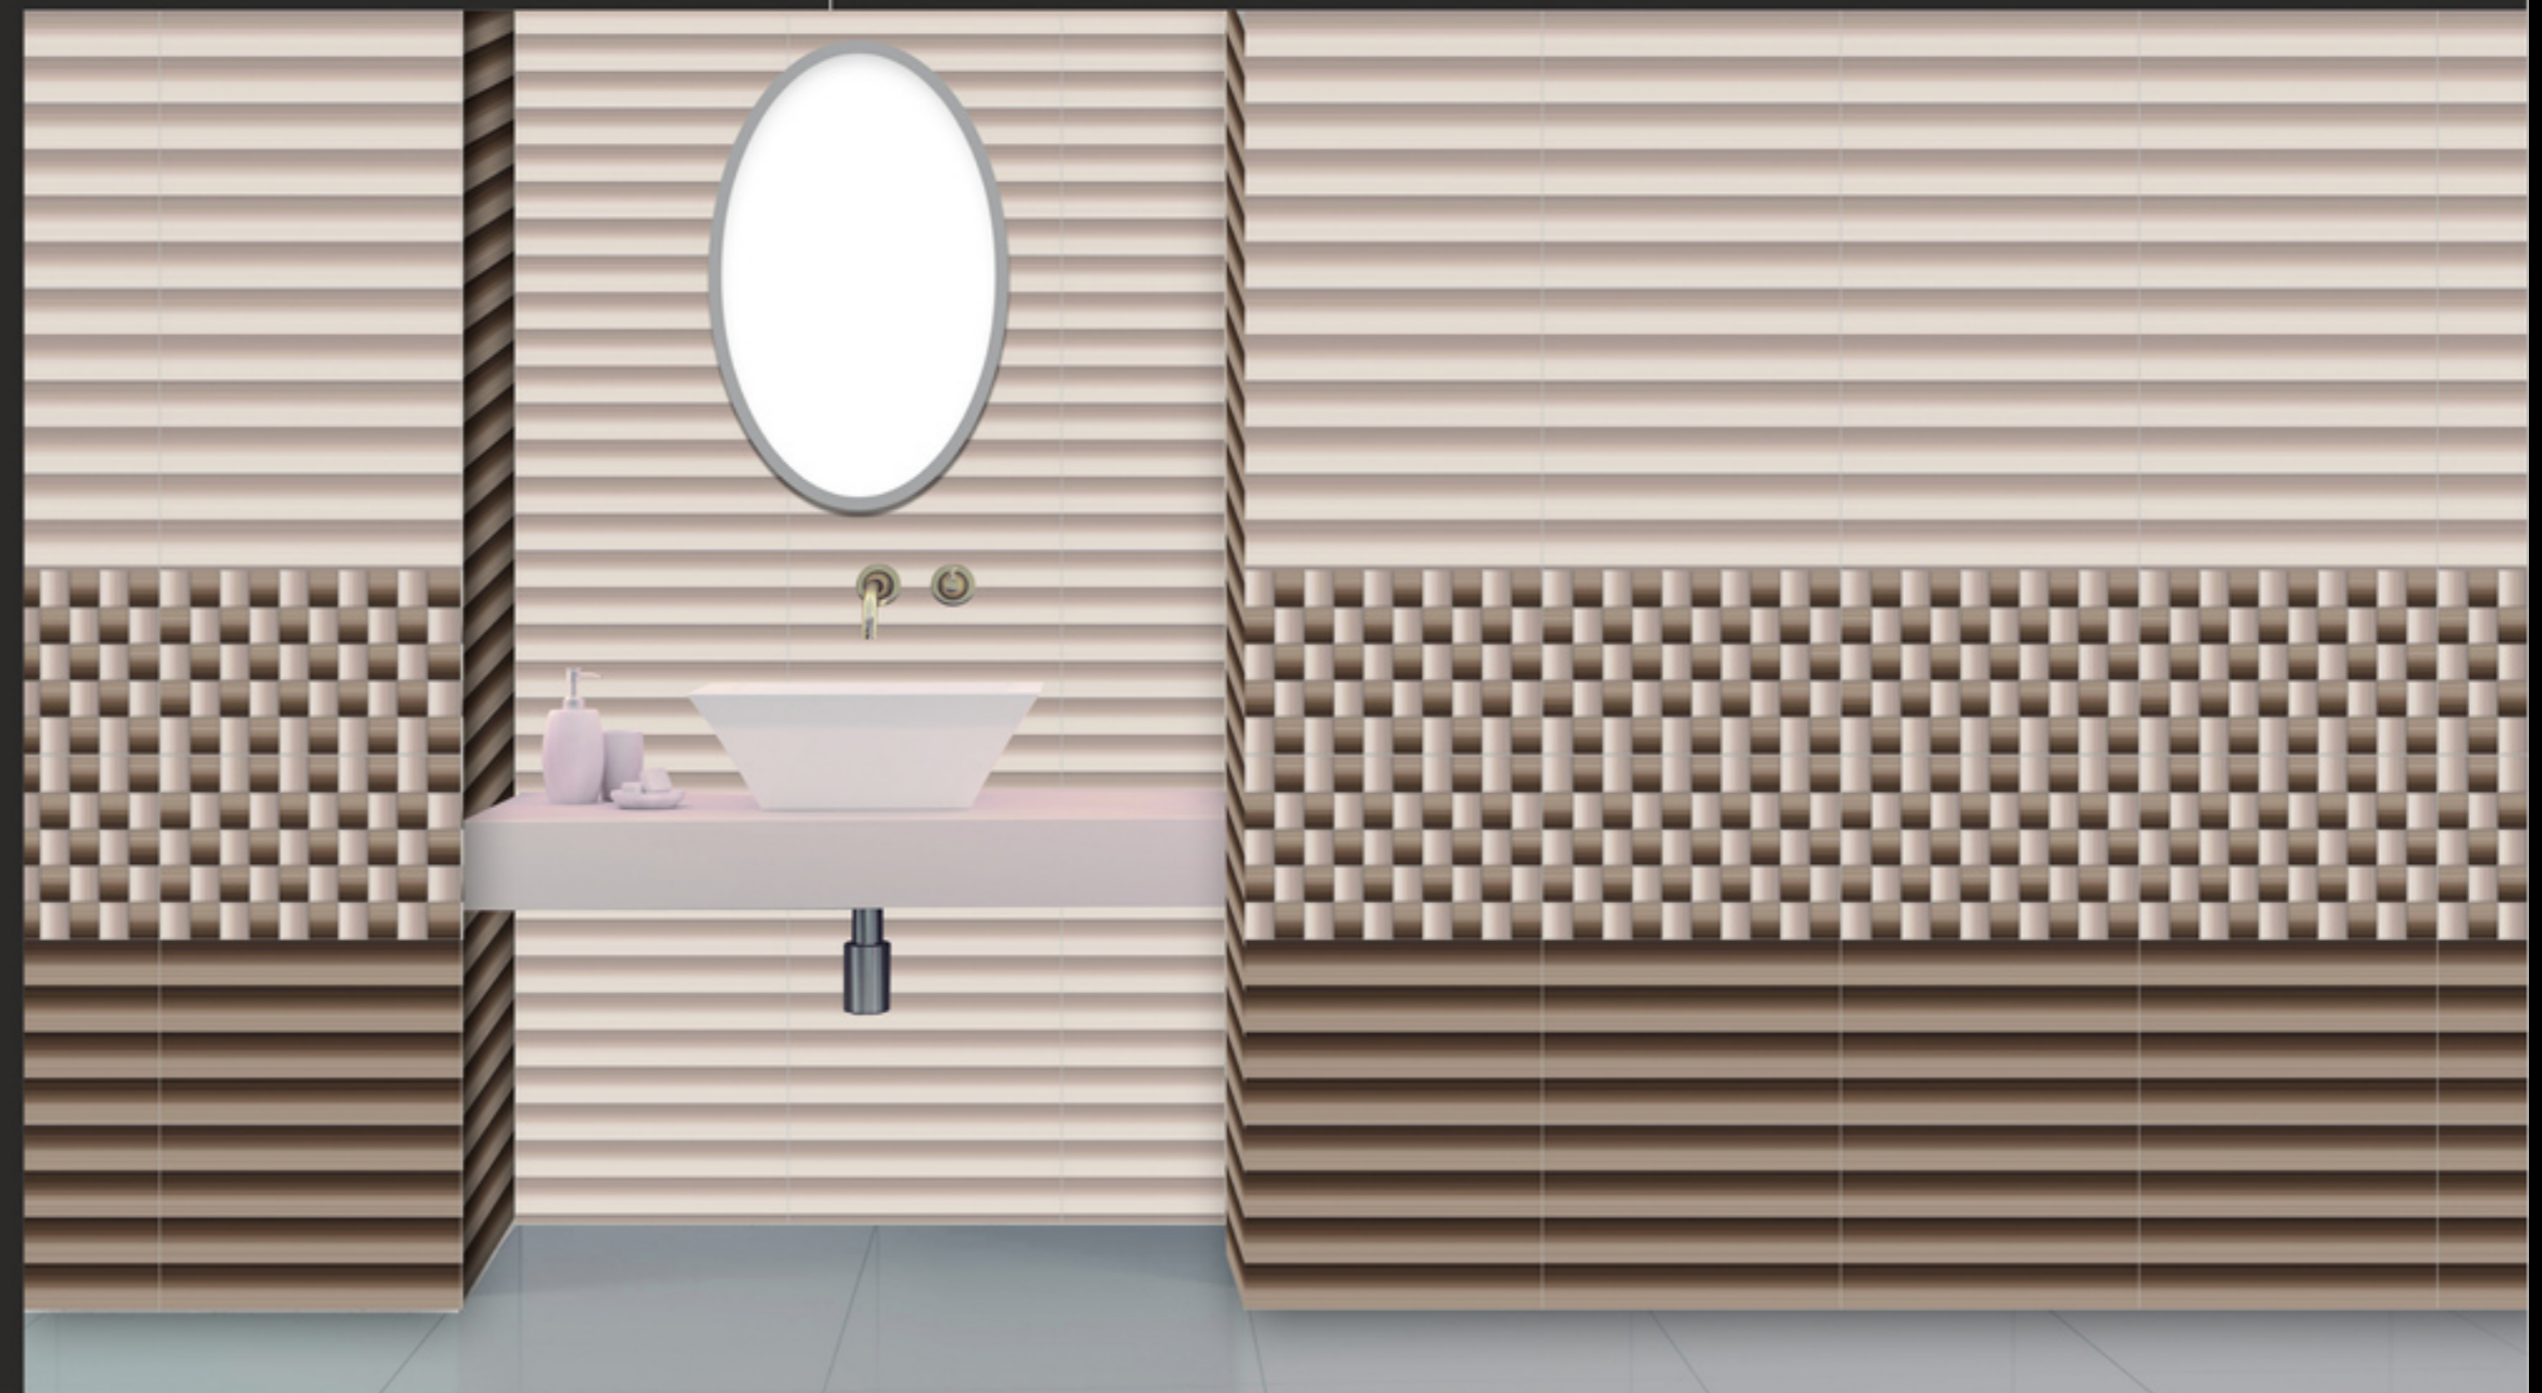

High Definition Digital Printing

300mm X 600mm
Glossy Light Dark

Deisy Brown Dark

Deisy Brown Light

Deisy Brown HL-1

An ISO 9001 : 2008 Certified Company

Rinata Dark

Rinata HL_B